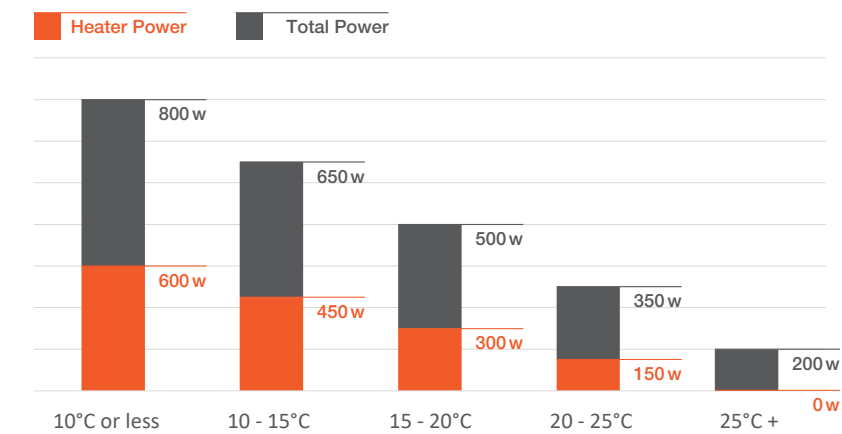

Intelligent Heating

Save money and energy while not compromising on comfort. The 3D Smart Dry automatically adjusts the heater depending on the ambient temperature of the air surrounding the dryer. This means that in cold temperatures you have a comfortable hand drying experience and in the warmer weather you can reduce your energy consumption and save money.