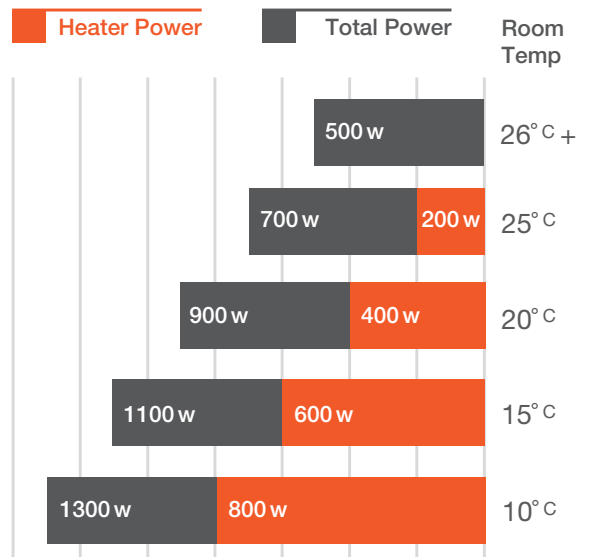

NEW MODEL DRAMATICALLY SMALLER, QUIETER, & EVEN MORE ENERGY EFFICIENT

Biodrier 3D Smart Dry

Our most intelligent hand dryer just got even smarter. Featuring very high specifications, unbeatable energy efficiency and superb durability. This hand dryer automatically adjusts to the surrounding ambient air temperature, so you get comfortable, warm air in the winter and do not waste electricity heating air unnecessarily in the summer.

Features

- Intelligent heating - adjusts the heater depending on the ambient temperature of the air surrounding the dryer.
- Dries hands in under 10 seconds.
- Noise levels reduced to 70 dba.
- Slimline design to fit into small washrooms.
- No touch activation using infrared sensors.
- Energy efficient;
  Uses 90% less energy than a conventional dryer!
- Durable aluminium casing - ideal for public or busy washrooms.
- Long lasting brushless motor.

Biodrier 3D Smart Dry Technical Specifications

Item Category	Performance
Operating voltage	220-240Vac, 50 Hz
Air speed	75 m/s, 85 m³/h
Air output temp	Intelligent based on room temperature
Motor type	18,000 rpm, 200 Watts, BLDC brushless DC Motor
Heater element	0-600 Watts (Intelligent)
Motor thermal protection	Auto resetting thermostat turns unit off, 240v at 95°C
Drying time	Under 10 seconds
Circuit operation	Infrared automatic, self adjusting
Timing protection	25 seconds auto shut off
Drip proof	IPX2
Isolation	Class I
Net weight	3.3 kg
Unit size	W 228 x H 278 x D 154 mm
Finish	Satin finish stainless steel
Decibel rating	70 dba @ 1 mtr
Approvals	CE, WEEE, GreenSpec®

Visit www.biodrier.com for more information!